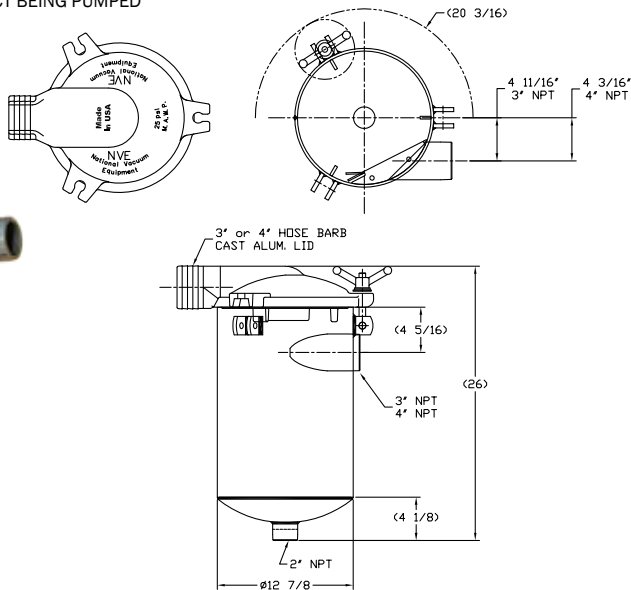

Secondary Shutoffs | 10 & 14 Gallon Low Profile Moisture Traps

WARNING CFM RATINGS VARY WITH THE VOLATILITY OF THE PRODUCT BEING PUMPED
 ** 10 GALLON - TO 400 CFM

FEATURES:

- Stainless Steel Deflector Plate
- 8" Corrosion Resistant Stainless Steel Ball Cage
- 6" Stainless Steel Float Ball
- 4" Buna Ball Seat
- Wingnut Closure
- 5/8" Square Buna Gasket
- 2" Ball Valve Drain
- Aluminum Lid [CAST IN THE USA]

Available with lube nuts
 See Accessories
 Section E - Fasteners

Secondary Shutoff - 10 & 14 Gallon Low Profile Moisture Trap | Parts List

PART NUMBER	LID	BODY	WEIGHT	PRICE
216-100-3HB-A	12" LO-PRO CAST ALUMINUM 3" HB	10 GAL, ALUMINUM, 3" NPT	57 LBS	
216-100-3HB-ALN	12" LID CAST ALUMINUM, 3" HB	10 GAL, ALIUMINUM, 3" NPT	52 LBS	
216-100-4HB-A	12" LO-PRO CAST ALUMINUM 4" HB	10 GAL, ALUMINUM, 4" NPT	57 LBS	
216-140-3HB-A	12" LO-PRO CAST ALUMINUM 3" HB	14 GAL, ALUMINUM, 3" NPT	61 LBS	
216-140-4HB-A	12" LO-PRO CAST ALUMINUM 4" HB	14 GAL, ALUMINUM, 4" NPT	64 LBS	

PART NUMBER	DESCRIPTION
416-400-B	4" BUNA BALL SEAT
416-400-1WC	CLAMP FOR 4" BALL SEAT
284-KIT-C	WINGNUT ASSY
284-KIT-CLN	LUBENUT ASSY: LUBENUT, EYEBOLT ETC
284-100-CSP	WINGNUT, LO-PRO, CODE SS, POLISHED
284-102-CP	CAST CARBON WINGNUT, PLATED
284-400-1C	CARBON CLEVIS PIN, NON-CODE
280-875-AFW	7/8 ALUMINUM FLAT WASHER
280-704-S	COTTER PIN, 1/8X.1.5" SS
288-100	DRAIN VALVE BRASS 1" IPS
288-200	2" BALL VALVE DRAIN
284-351-1C	EYEBOLT, NON-CODE, 5/8 UNC X 5" LG