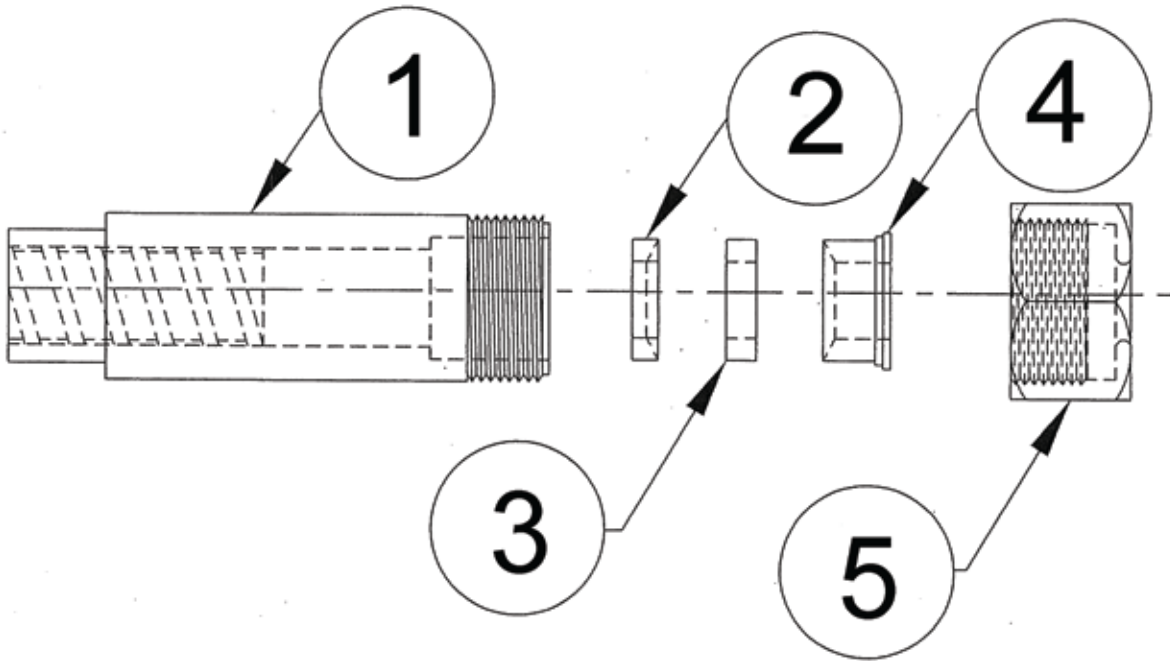

Tank Level Indicator

14400 Tank Level Indicator

<u>Reference:</u>	<u>Description</u>	<u>Part Number</u>	<u>Qty</u>
1	Shaft Collar 5/8"	32100	2
2	Level Hinge Bracket	33172	1
3	Level Hinge Rod	33182	1
4	Level Float Bracket Assy	33174	1
5	Float Stop	33175	2
6	Indicator Fitting Assy	14407	1
7	Level Indicator Arrow	33171	1
8	Nut 5/8" Plated	32022	1
9	Washer 5/8" Lock	32506	1
10	Ball Float 8" Stainless	28010	1

ABOVE VIEW

SIDE VIEW

Indicator Fitting Assembly

Item 5 available in aluminum or stainless.

14407 Indicator Fitting Assembly

<u>Reference:</u>	<u>Description</u>	<u>Part Number</u>	<u>Qty</u>
1	Bulk Head Body	25960	1
2	Bulk Head Packing Base	25959	1
3	Bulkhead Packing (Set of 3)	25958	1
4	Bulkhead Packing Top	25955	1
5	Bulkhead Packing Nut (Aluminum)	25956	1
	Bulkhead Packing Nut (Stainless)	25957	1