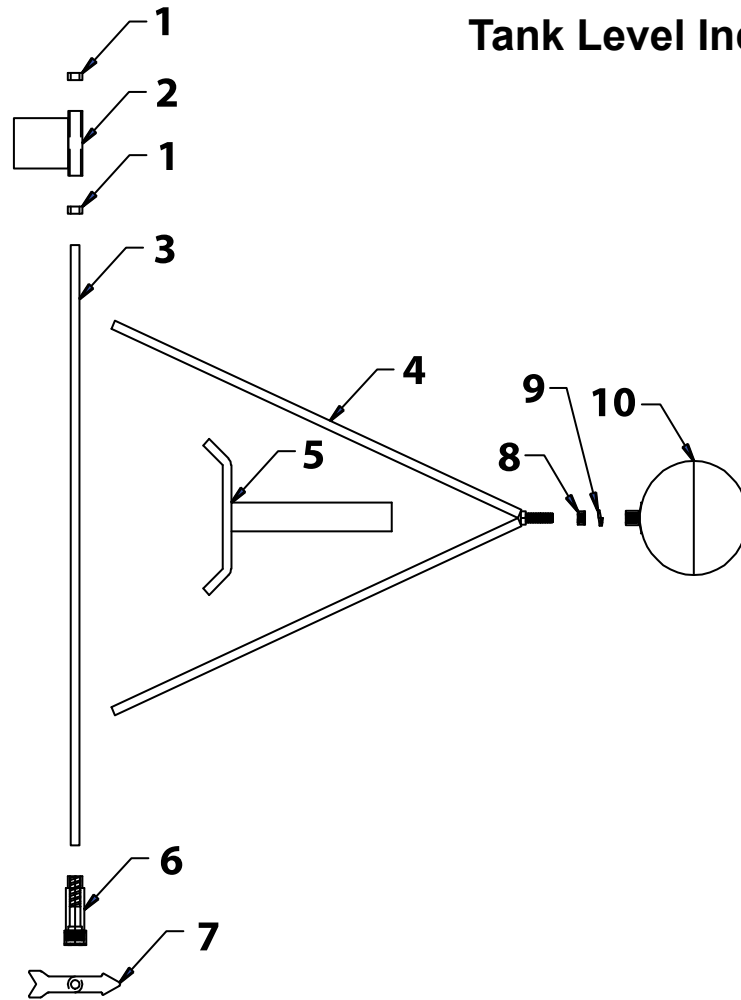

Tank Level Indicator

14400 Tank Level Indicator

<u>Reference:</u>	<u>Description</u>	<u>Part Number</u>	<u>Qty</u>
1	Shaft Collar 5/8"	32100	2
2	Level Hinge Bracket	33172	1
3	Level Hinge Rod	33182	1
4	Level Float Bracket Assy	33174	1
5	Float Stop	33175	2
6	Indicator Fitting Assy	14407	1
7	Level Indicator Arrow	33171	1
8	Nut 5/8" Plated	32022	1
9	Washer 5/8" Lock	32506	1
10	Ball Float 8" Stainless	28010	1

ABOVE VIEW

SIDE VIEW

Indicator Fitting Assembly

Item 5 available in aluminum or stainless.

14407 Indicator Fitting Assembly

<u>Reference:</u>	<u>Description</u>	<u>Part Number</u>	<u>Qty</u>
1	Bulk Head Body	25960	1
2	Bulk Head Packing Base	25959	1
3	Bulkhead Packing (Set of 3)	25958	1
4	Bulkhead Packing Top	25955	1
5	Bulkhead Packing Nut (Aluminum)	25956	1
	Bulkhead Packing Nut (Stainless)	25957	1