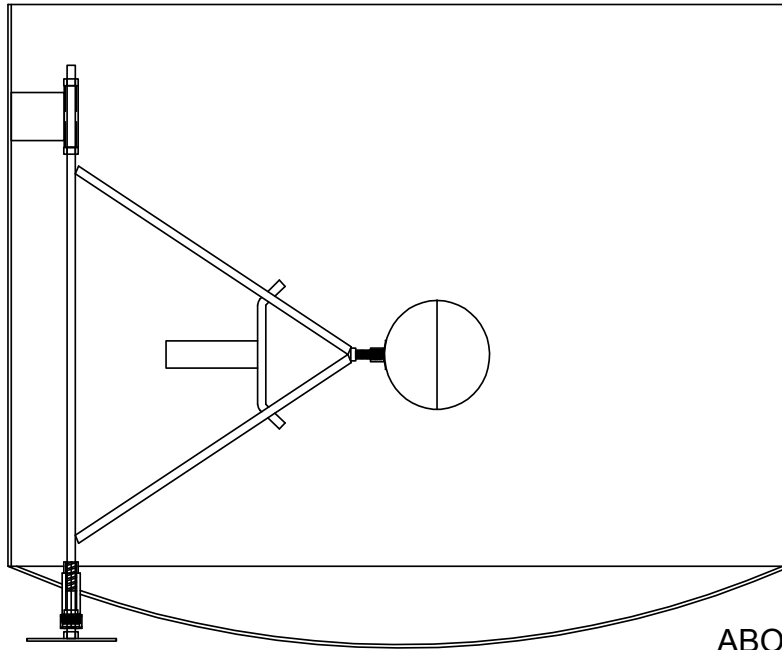

Tank Level Indicator

14400 Tank Level Indicator

<u>Reference:</u>	<u>Description</u>	<u>Part Number</u>	<u>Qty</u>
1	Shaft Collar 5/8"	32100	2
2	Level Hinge Bracket	33172	1
3	Level Hinge Rod	33182	1
4	Level Float Bracket Assy	33174	1
5	Float Stop	33175	2
6	Indicator Fitting Assy	14407	1
7	Level Indicator Arrow	33171	1
8	Nut 5/8" Plated	32022	1
9	Washer 5/8" Lock	32506	1
10	Ball Float 8" Stainless	28010	1

ABOVE VIEW

SIDE VIEW

Indicator Fitting Assembly

Item 5 available in aluminum or stainless.

14407 Indicator Fitting Assembly

<u>Reference:</u>	<u>Description</u>	<u>Part Number</u>	<u>Qty</u>
1	Bulk Head Body	25960	1
2	Bulk Head Packing Base	25959	1
3	Bulkhead Packing (Set of 3)	25958	1
4	Bulkhead Packing Top	25955	1
5	Bulkhead Packing Nut (Aluminum)	25956	1
	Bulkhead Packing Nut (Stainless)	25957	1