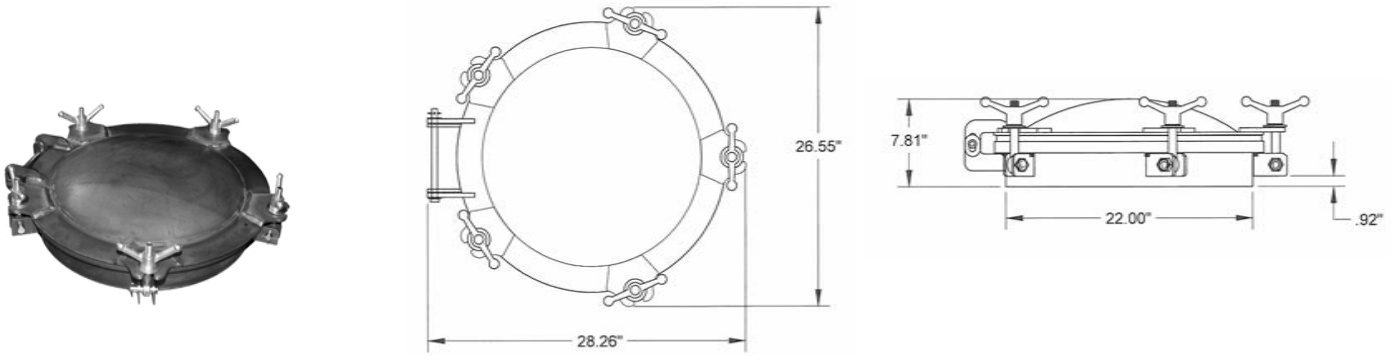

Hatches & Manways

22" Manway (5 Wing Nut, 5/8" Hardware)

Part #	Description
1021-5804	22" x 4" Nk 5 Wingnut Manway- 5/8" Hardware (Gasket in Neck)
1021-5804-316	22" x 4" Nk 5 Wingnut Manway- 5/8" Hardware Type 316 Stainless Steel (Gasket in Neck)
1021-5808	22" x 8" Nk 5 Wingnut Manway - 5/8" Hardware (Gasket in Neck)

22" Manway (Low Profile 5 Wing Nut, 5/8" Hardware)

Part #	Description
1021-6804	22" x 4" Nk 5 Wingnut Manway (Low Profile - 5/8" Hardware) (Gasket in Neck)

22" Manway (5 Wing Nut, 3/4" Hardware)

Part #	Description
1021-2404	22"x 4" Nk -5 Wingnut Manway (3/4" Hardware) (Gasket in Neck)
1021-2408	22"x 8" Nk -5 Wingnut Manway (3/4" Hardware) (Gasket in Neck)