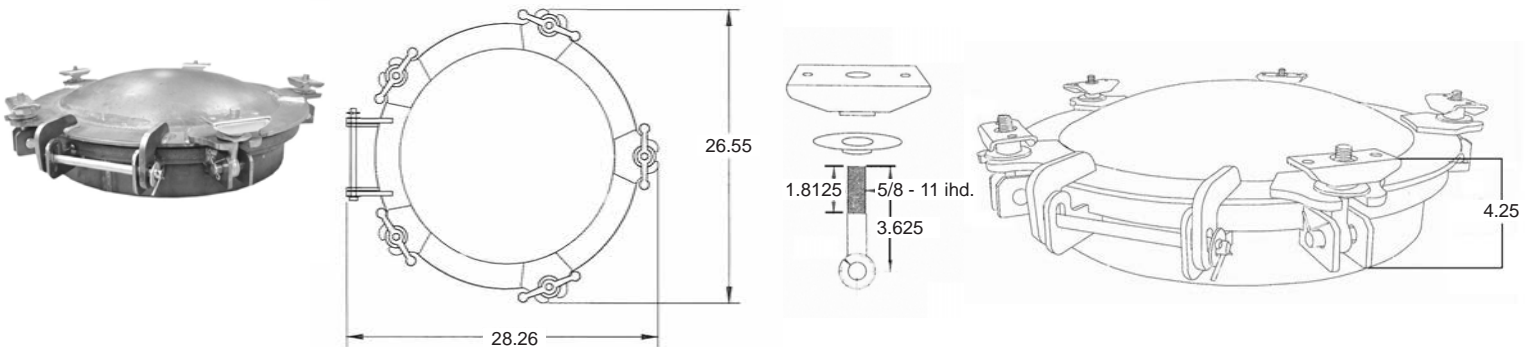

Hatches & Manways

22" Manway (5 Wing Nut, 5/8" Hardware)

Part #	Description
1021-5804	22" x 4" Nk 5 Wingnut Manway- 5/8" Hardware (Gasket in Neck)
1021-5804-316	22" x 4" Nk 5 Wingnut Manway- 5/8" Hardware Type 316 Stainless Steel (Gasket in Neck)
1021-5808	22" x 8" Nk 5 Wingnut Manway - 5/8" Hardware (Gasket in Neck)

22" Manway (Low Profile 5 Wing Nut, 5/8" Hardware)

Part #	Description
1021-6804	22" x 4" Nk 5 Wingnut Manway (Low Profile - 5/8" Hardware) (Gasket in Neck)

22" Manway (5 Wing Nut, 3/4" Hardware)

Part #	Description
1021-2404	22"x 4" Nk -5 Wingnut Manway (3/4" Hardware) (Gasket in Neck)
1021-2408	22"x 8" Nk -5 Wingnut Manway (3/4" Hardware) (Gasket in Neck)