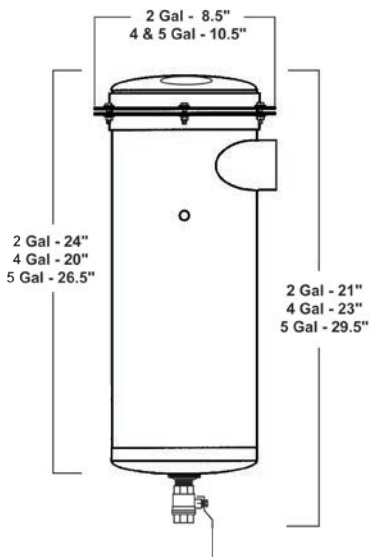

2, 4, & 5 Gallon Secondary Shutoff

Part #	Description	L x W x H
1151-0015	2 Gallon Secondary Shutoff, 1.5" Threads, (125 CFM)	9 x 9 x 21
1151-0000	2 Gallon Secondary Shutoff, 2" Opening, (125 CFM)	9 x 9 x 18
1152-0000	4 Gallon Secondary Shutoff 3" Opening, (225 CFM)	10.5x10.5x20
1153-0000	5 Gallon Secondary Shutoff 3" Opening, (325 CFM)	10.5x10.5x26
1153-0000-2D	5 Gallon Secondary Shutoff 3" Opening, 2" Drain (325 CFM)	10.5x10.5x26

Port-A-Trap 2 Gallon Horizontal Secondary Shutoff

Part #	Description	L x W x H
1008-0501	Port-A-Trap 2 Gallon Horizontal Secondary, 1.5" Opening , (215 CFM)	18 x 13 x 13
1008-0500	Port-A-Trap 2 Gallon Horizontal Secondary, 2" Opening , (250 CFM)	18 x 13 x 13